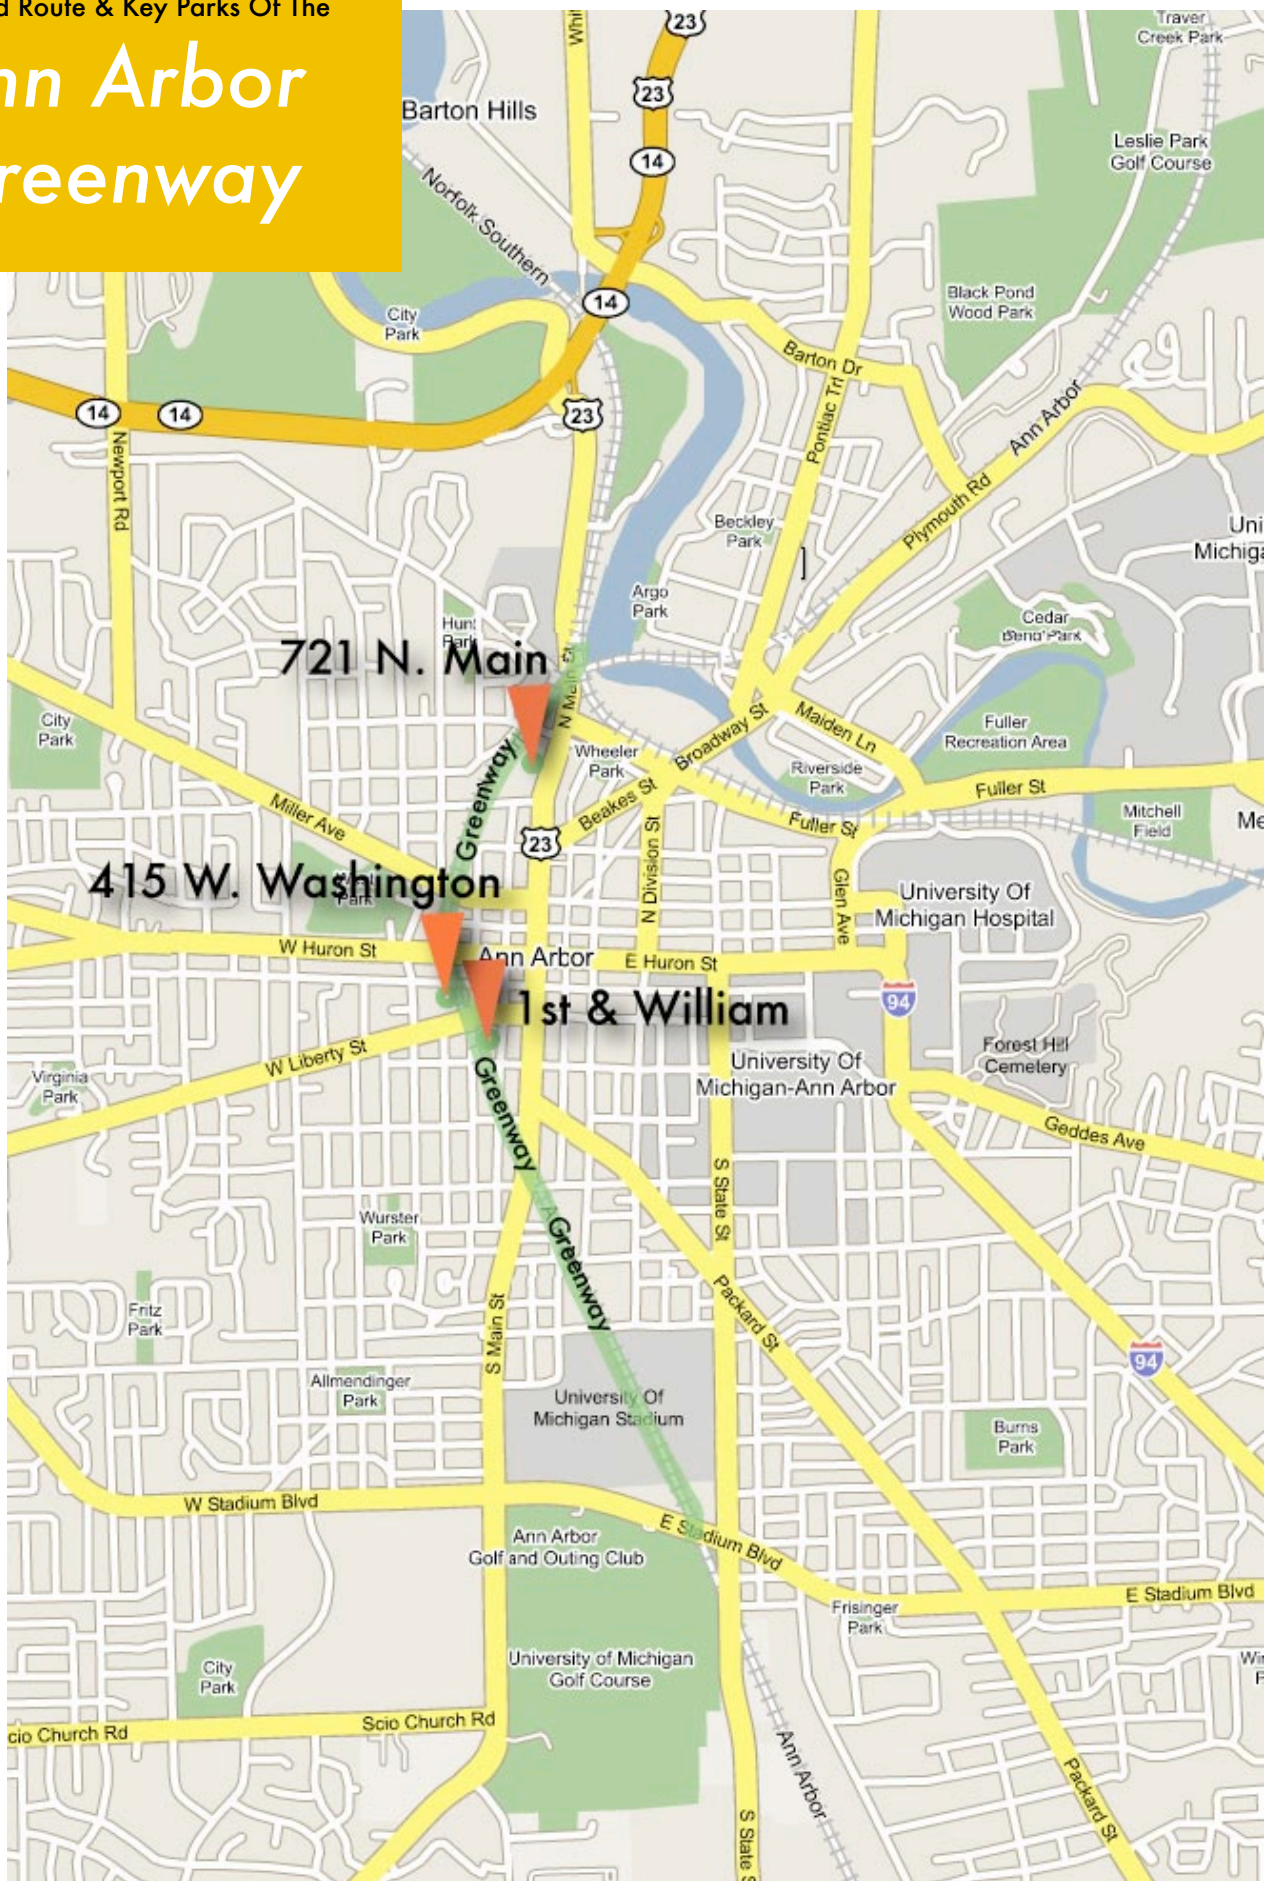

Proposed Route & Key Parks Of The

Ann Arbor Greenway

www.aagreenway.org • info@aagreenway.org • 734-665-0248

Friends of the Ann Arbor Greenway © 2005